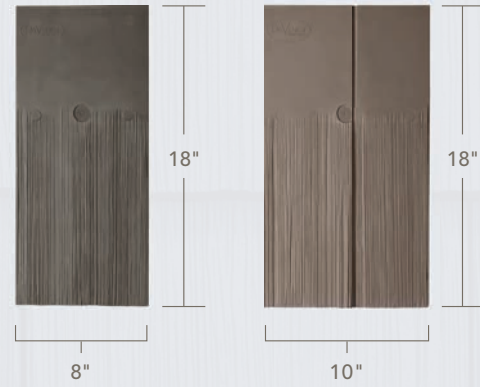

DaVinci Hand-Split Shake Siding

WIDTHS	THICKNESS AT BUTT	WEIGHT/SQUARE
8", 10"	5/8"	8" (307 lbs)

Building Code & Testing Approvals: ICC-ES ESR-4418; Miami-Dade County, FL; ASTM D7254; and WUI

DAVINCI ROOFSCAPES