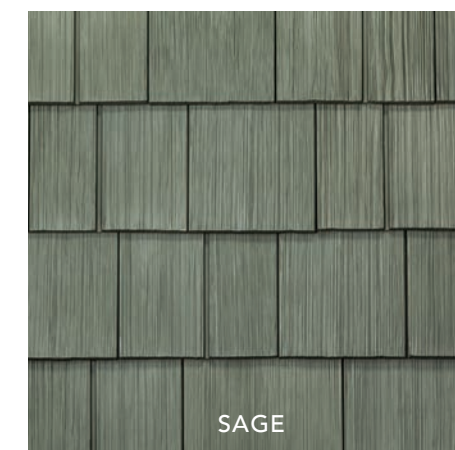

Introducing DAVINCI HAND-SPLIT SHAKE SIDING

The anticipation is over—DaVinci now offers Hand-Split Siding. The tile molds are created from authentic cedar shake, giving any home the beauty of real cedar without ongoing maintenance. With DaVinci, you can achieve your aesthetic goals top to bottom.

ENGINEERED TO LOOK BETTER, LONGER.

*Hand-Split Shake
vs. Natural Shake*

DaVinci Hand-Split Shake Siding gives you the look you love with superior durability for a lifetime. The attributes of authentic cedar disappear over time, whereas our siding tiles are resistant to mold, algae, fire, pests, impact, and salt air. By bringing 20 years of proven performance to a new exterior application, we've engineered siding that stands up to whatever your home may endure. Unlike real wood, Hand-Split Shake Siding does not curl, cup, or split; it is easy to install and never requires painting. When you demand the beauty of authentic wood but require effortless upkeep, DaVinci is on your side.

*Thick construction,
deep grooves and
realistic grain
patterns combine
to create dramatic
shadows and
visual richness.*

THE COLOR YOU LOVE *for a lifetime*

DaVinci tiles are made of virgin resins fortified with state-of-the-art UV stabilizers. The color you pick is the color you keep.

*With DaVinci, you've got
artistry and genius on your side.*

DaVinci's Hand-Split Siding provides the craftsmanship and authenticity of natural, hand-split cedar with the advantages of color stability and a lifetime warranty. Our versatile design guarantees you can meet your vision.

As our name implies, our ability to blend colors and create drama is unparalleled.

**IF YOU'RE LOOKING
FOR FLAWLESS
REPLICATION AND
TIMELESS BEAUTY,
DAVINCI SIDING IS
YOUR PERFECT MATCH.**

SAGE

NATURE CRAFTED COLLECTION™