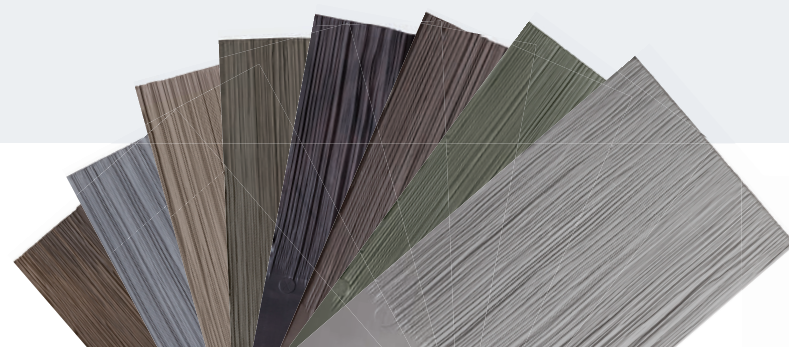

MLDVHSSIBRO - 2/2020

HAND-SPLIT SHAKE SIDING

Expanding the legacy of beauty...

Introducing DAVINCI HAND-SPLIT SHAKE SIDING

The anticipation is over—DaVinci now offers Hand-Split Siding. The tile molds are created from authentic cedar shake, giving any home the beauty of real cedar without ongoing maintenance. With DaVinci, you can achieve your aesthetic goals top to bottom.

ENGINEERED TO LOOK BETTER, LONGER.

*Hand-Split Shake
vs. Natural Shake*

DaVinci Hand-Split Shake Siding gives you the look you love with superior durability for a lifetime. The attributes of authentic cedar disappear over time, whereas our siding tiles are resistant to mold, algae, fire, pests, impact, and salt air. By bringing 20 years of proven performance to a new exterior application, we've engineered siding that stands up to whatever your home may endure. Unlike real wood, Hand-Split Shake Siding does not curl, cup, or split; it is easy to install and never requires painting. When you demand the beauty of authentic wood but require effortless upkeep, DaVinci is on your side.

*Thick construction,
deep grooves and
realistic grain
patterns combine
to create dramatic
shadows and
visual richness.*

THE COLOR YOU LOVE *for a lifetime*

DaVinci tiles are made of virgin resins fortified with state-of-the-art UV stabilizers. The color you pick is the color you keep.

As our name implies, our ability to blend colors and create drama is unparalleled.

AGED CEDAR

BLACK OAK

MOSSY CEDAR

SLATE BLUE

**IF YOU'RE LOOKING
FOR FLAWLESS
REPLICATION AND
TIMELESS BEAUTY,
DAVINCI SIDING IS
YOUR PERFECT MATCH.**