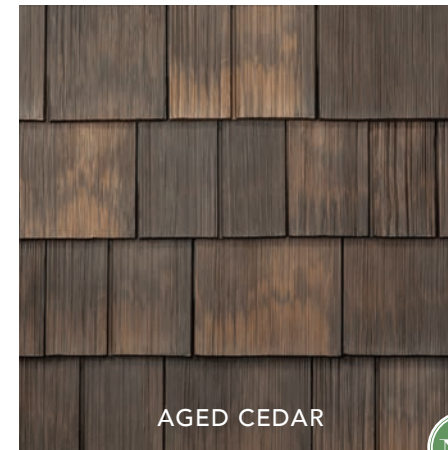

*Thick construction,
deep grooves and
realistic grain
patterns combine
to create dramatic
shadows and
visual richness.*

THE COLOR YOU LOVE *for a lifetime*

DaVinci tiles are made of virgin resins fortified with state-of-the-art UV stabilizers. The color you pick is the color you keep.

*With DaVinci, you've got
artistry and genius on your side.*

DaVinci's Hand-Split Siding provides the craftsmanship and authenticity of natural, hand-split cedar with the advantages of color stability and a lifetime warranty. Our versatile design guarantees you can meet your vision.

As our name implies, our ability to blend colors and create drama is unparalleled.

AGED CEDAR

BLACK OAK

MOSSY CEDAR

SLATE BLUE

**IF YOU'RE LOOKING
FOR FLAWLESS
REPLICATION AND
TIMELESS BEAUTY,
DAVINCI SIDING IS
YOUR PERFECT MATCH.**