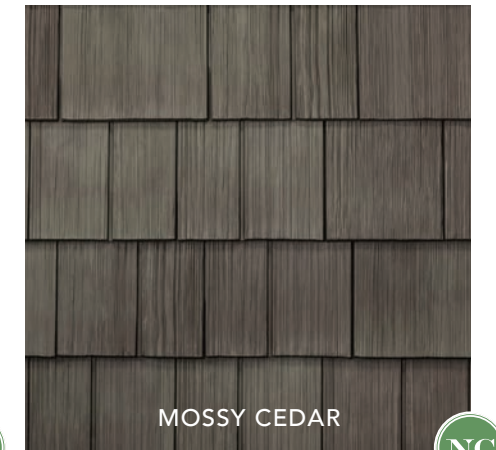

*With DaVinci, you've got
artistry and genius on your side.*

DaVinci's Hand-Split Siding provides the craftsmanship and authenticity of natural, hand-split cedar with the advantages of color stability and a lifetime warranty. Our versatile design guarantees you can meet your vision.

As our name implies, our ability to blend colors and create drama is unparalleled.

AGED CEDAR

BLACK OAK

MOSSY CEDAR

SLATE BLUE

**IF YOU'RE LOOKING
FOR FLAWLESS
REPLICATION AND
TIMELESS BEAUTY,
DAVINCI SIDING IS
YOUR PERFECT MATCH.**