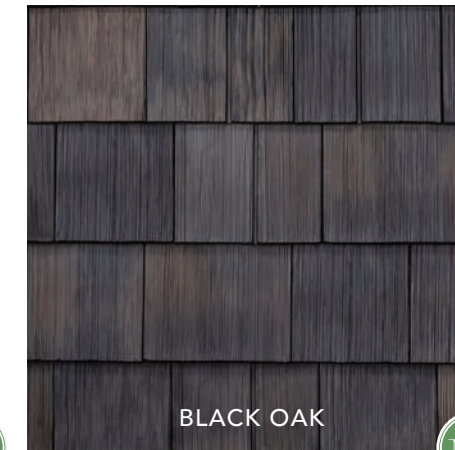

*Thick construction,
deep grooves and
realistic grain
patterns combine
to create dramatic
shadows and
visual richness.*

THE COLOR YOU LOVE *for a lifetime*

DaVinci tiles are made of virgin resins fortified with state-of-the-art UV stabilizers. The color you pick is the color you keep.

As our name implies, our ability to blend colors and create drama is unparalleled.

AGED CEDAR

BLACK OAK

MOSSY CEDAR

SLATE BLUE

**IF YOU'RE LOOKING
FOR FLAWLESS
REPLICATION AND
TIMELESS BEAUTY,
DAVINCI SIDING IS
YOUR PERFECT MATCH.**