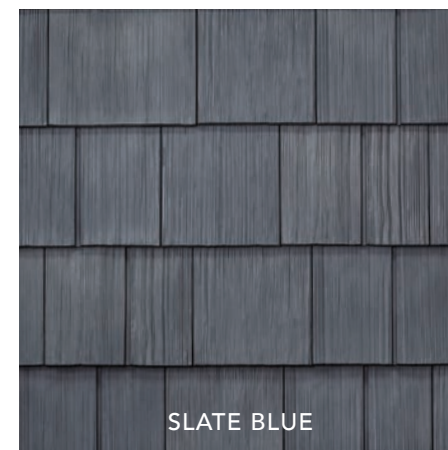

*Thick construction,
deep grooves and
realistic grain
patterns combine
to create dramatic
shadows and
visual richness.*

THE COLOR YOU LOVE *for a lifetime*

DaVinci tiles are made of virgin resins fortified with state-of-the-art UV stabilizers. The color you pick is the color you keep.

As our name implies, our ability to blend colors and create drama is unparalleled.

AGED CEDAR

BLACK OAK

MOSSY CEDAR

SLATE BLUE

**IF YOU'RE LOOKING
FOR FLAWLESS
REPLICATION AND
TIMELESS BEAUTY,
DAVINCI SIDING IS
YOUR PERFECT MATCH.**