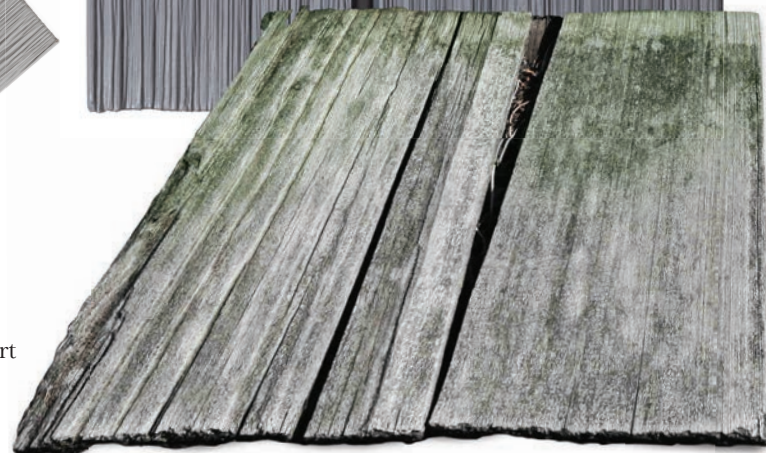

Introducing DAVINCI HAND-SPLIT SHAKE SIDING

The anticipation is over—DaVinci now offers Hand-Split Siding. The tile molds are created from authentic cedar shake, giving any home the beauty of real cedar without ongoing maintenance. With DaVinci, you can achieve your aesthetic goals top to bottom.

ENGINEERED TO LOOK BETTER, LONGER.

*Hand-Split Shake
vs. Natural Shake*

DaVinci Hand-Split Shake Siding gives you the look you love with superior durability for a lifetime. The attributes of authentic cedar disappear over time, whereas our siding tiles are resistant to mold, algae, fire, pests, impact, and salt air. By bringing 20 years of proven performance to a new exterior application, we've engineered siding that stands up to whatever your home may endure. Unlike real wood, Hand-Split Shake Siding does not curl, cup, or split; it is easy to install and never requires painting. When you demand the beauty of authentic wood but require effortless upkeep, DaVinci is on your side.

*Thick construction,
deep grooves and
realistic grain
patterns combine
to create dramatic
shadows and
visual richness.*

THE COLOR YOU LOVE *for a lifetime*

DaVinci tiles are made of virgin resins fortified with state-of-the-art UV stabilizers. The color you pick is the color you keep.

*With DaVinci, you've got
artistry and genius on your side.*

DaVinci's Hand-Split Siding provides the craftsmanship and authenticity of natural, hand-split cedar with the advantages of color stability and a lifetime warranty. Our versatile design guarantees you can meet your vision.

As our name implies, our ability to blend colors and create drama is unparalleled.