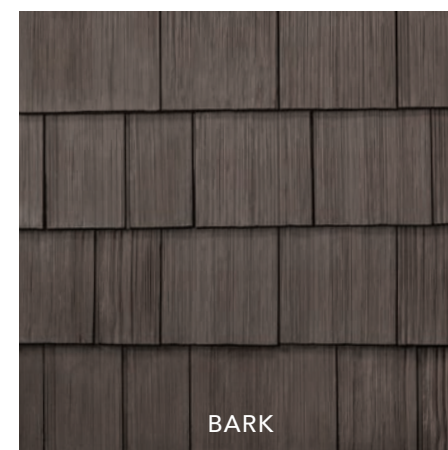

SLATE BLUE

BARK