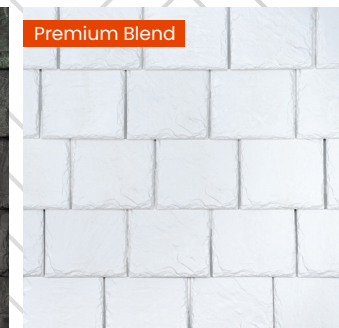

Without question, Brava visually matches natural quarried slate like no other.

Brava uses the most advanced UV protection to **guarantee superior long-lasting color.**

Brava Slate: Washington

## Our premium collection of five magnificent color blends.

European

Pine Green

Tuscan Clay

Victorian

White

Note: Premium Blend and Title 24 Cool Roof Colors are available as an upcharge from Standard Color pricing. Please consult your sales representative for additional information.