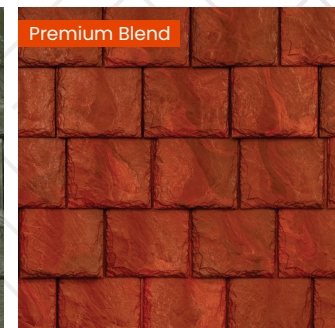

## Beautifully Realistic

A hallmark of Mother Nature is that her colors are rich and varied.

Brava Slate Roof Tile is infused with natural minerals giving it multi-toned hues and textures. By comparison, other synthetics look flat, patterned, and plastic.

Without question, Brava visually matches natural quarried slate like no other.

Brava uses the most advanced UV protection to **guarantee superior long-lasting color.**

Brava Slate: Washington

## Our core collection of seven Mother Nature-inspired hues.

Arendale

Atlantic

Cottage

Graphite

Light Arendale

Onyx

Washington

## Our premium collection of five magnificent color blends.

European

Pine Green

Tuscan Clay

Victorian

White

Note: Premium Blend and Title 24 Cool Roof Colors are available as an upcharge from Standard Color pricing. Please consult your sales representative for additional information.