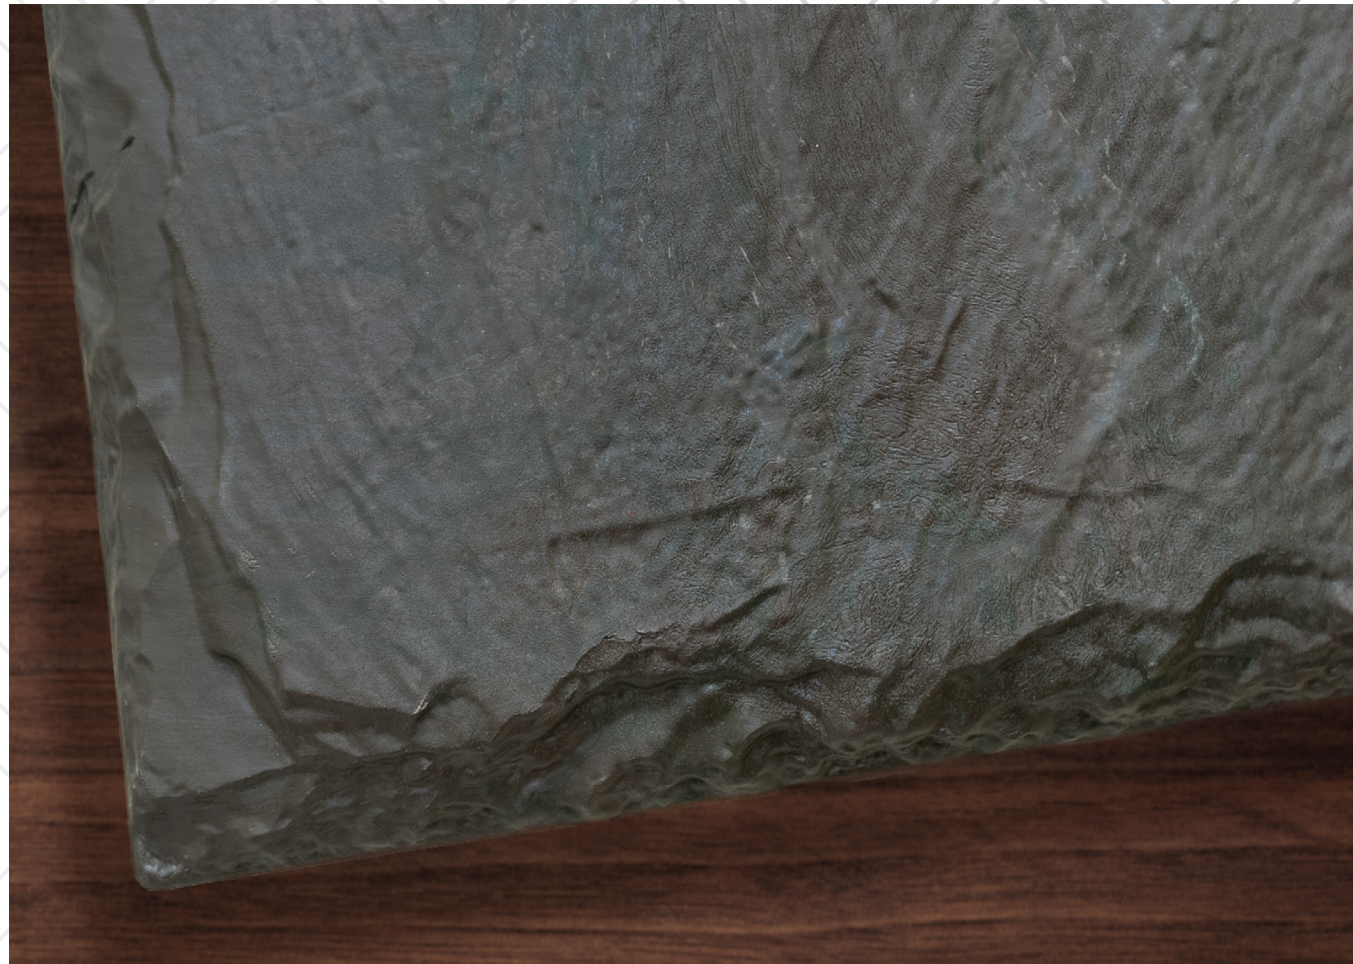

Brava uses state-of-the-art compression molding technology. It's this precision of manufacturing that gives Brava Slate Roof Tile its **unparalleled strength.**

Brava Slate: Atlantic