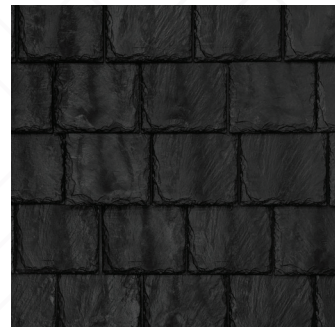

Washington

Onyx