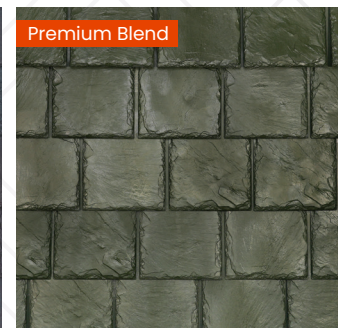

## Beautifully Realistic

A hallmark of Mother Nature is that her colors are rich and varied.

Brava Slate Roof Tile is infused with natural minerals giving it multi-toned hues and textures. By comparison, other synthetics look flat, patterned, and plastic.

Without question, Brava visually matches natural quarried slate like no other.

Brava uses the most advanced UV protection to **guarantee superior long-lasting color.**

Brava Slate: Washington

## Our premium collection of five magnificent color blends.

European

Pine Green

Tuscan Clay

Victorian

White

Note: Premium Blend and Title 24 Cool Roof Colors are available as an upcharge from Standard Color pricing. Please consult your sales representative for additional information.