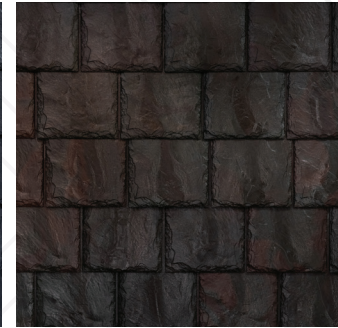

Cottage

Atlantic