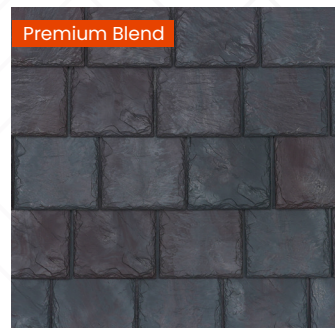

## Beautifully Realistic

A hallmark of Mother Nature is that her colors are rich and varied.

Brava Slate Roof Tile is infused with natural minerals giving it multi-toned hues and textures. By comparison, other synthetics look flat, patterned, and plastic.

Without question, Brava visually matches natural quarried slate like no other.

Brava uses the most advanced UV protection to **guarantee superior long-lasting color.**

Brava Slate: Washington

## Our core collection of seven Mother Nature-inspired hues.

Arendale

Atlantic

Cottage

Graphite

Light Arendale

Onyx

Washington

## Our premium collection of five magnificent color blends.

European

Pine Green

Tuscan Clay

Victorian

White

Note: Premium Blend and Title 24 Cool Roof Colors are available as an upcharge from Standard Color pricing. Please consult your sales representative for additional information.