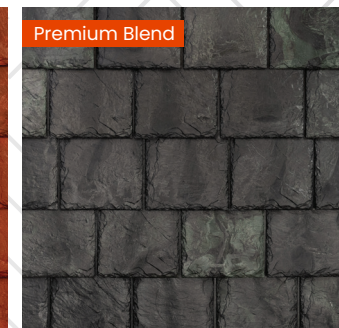

## Beautifully Realistic

A hallmark of Mother Nature is that her colors are rich and varied.

Brava Slate Roof Tile is infused with natural minerals giving it multi-toned hues and textures. By comparison, other synthetics look flat, patterned, and plastic.

Without question, Brava visually matches natural quarried slate like no other.

Brava uses the most advanced UV protection to **guarantee superior long-lasting color.**

Brava Slate: Washington

## Our premium collection of five magnificent color blends.

European

Pine Green

Tuscan Clay

Victorian

White

Note: Premium Blend and Title 24 Cool Roof Colors are available as an upcharge from Standard Color pricing. Please consult your sales representative for additional information.