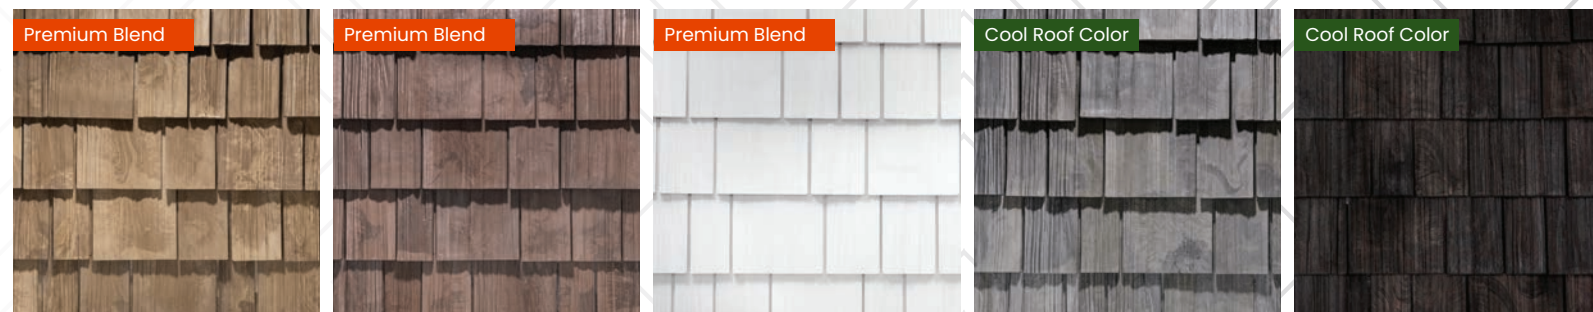

Traditional Cedar Shake

Brava Cedar Shake: Lake Forest

Truly Realistic

A hallmark of Mother Nature is her varied colors. Brava took that cue and visually matches natural cedar shake like no other engineered product. The subtle difference between hues creates a depth and texture for a rich, warm look with no discernible pattern. This results in variegated and multi-toned colors on every Brava shake.

Brava uses natural minerals for color and texture, with the most advanced UV stabilizing elements for superior color and strength.

Our core collection of six Mother Nature-inspired hues.

Aged Cedar

Aspen

Canyon Gray

Lake Forest

Natural Cedar

Weathered

Our premium collection of five magnificent color blends.

New Cedar

Sierra

White