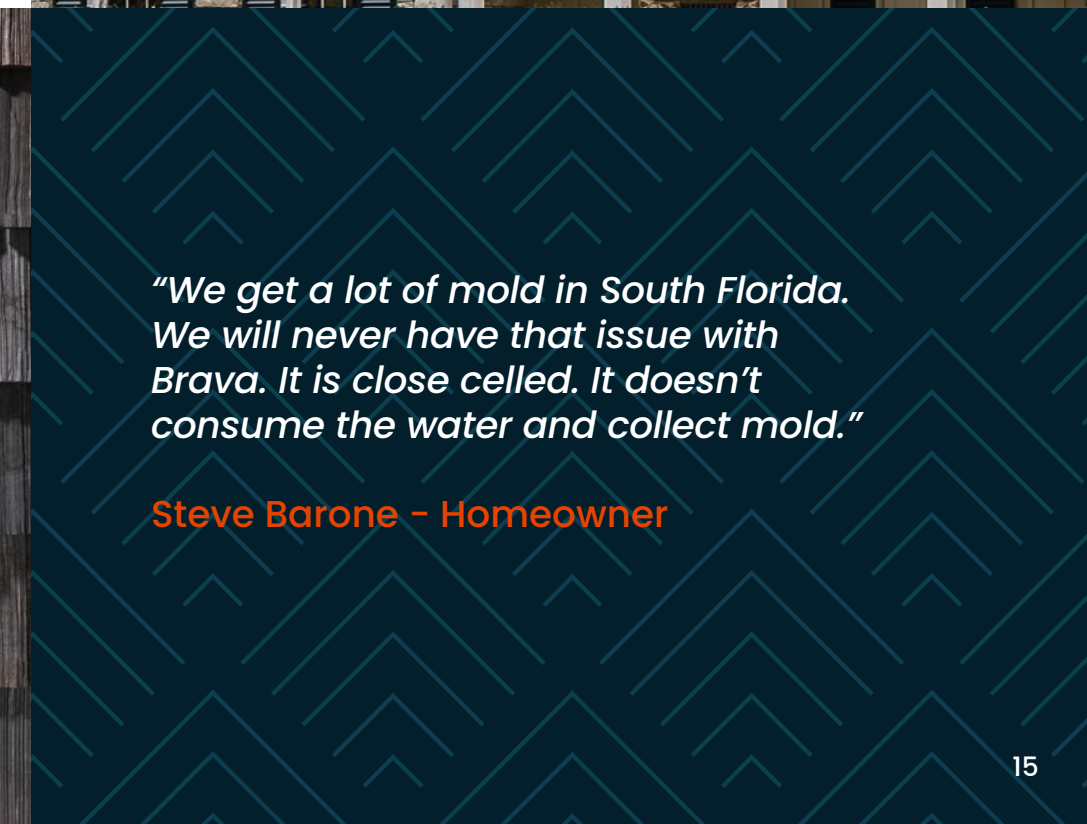

Brava Cedar Shake: Aged Cedar

"We get a lot of mold in South Florida. We will never have that issue with Brava. It is close celled. It doesn't consume the water and collect mold."

Steve Barone - Homeowner