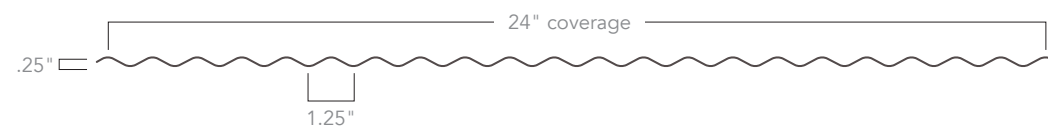

3/4" CORRUGATED PROFILE

1/4" CORRUGATED PROFILE

PROUDLY FINISHED WITH
SHERWIN-WILLIAMS
Coil Coatings