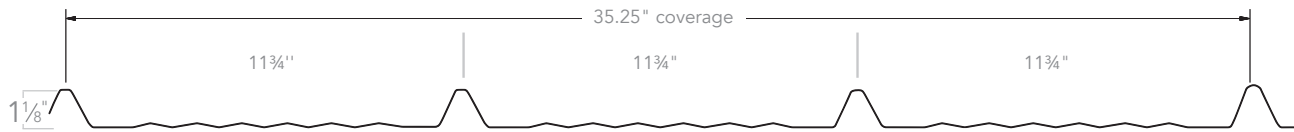

LEGACY RIB PROFILE