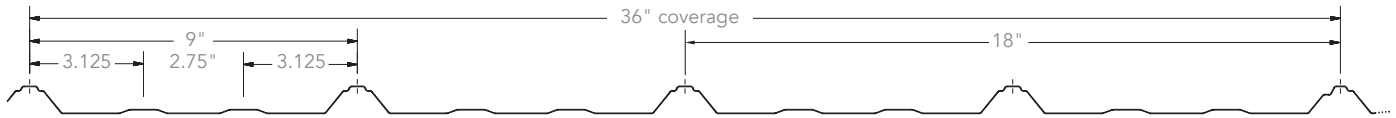

PREMIER RIB PROFILE