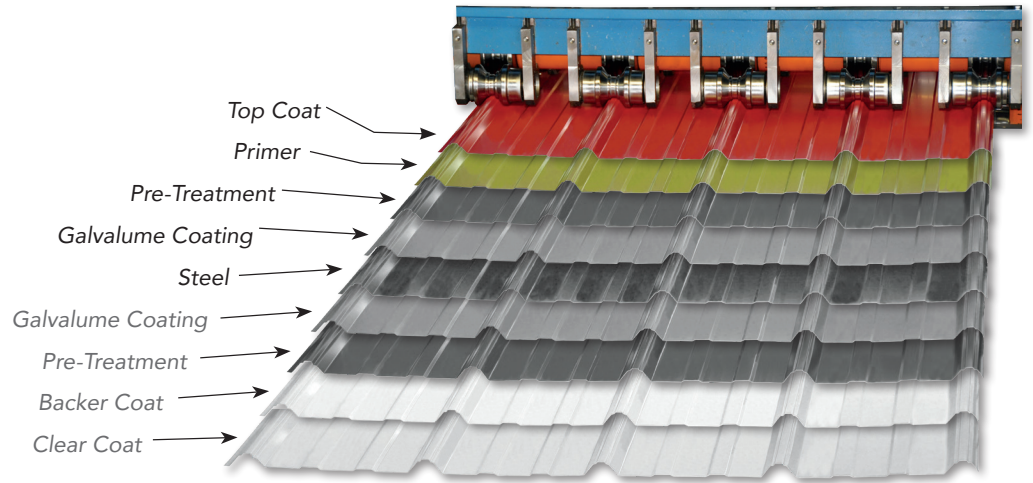

Premier Metals

CUSTOM METAL ROOFING AND SIDING

www.premiermetals.com
sales@premiermetals.com

- Our products are 100% recyclable
- Coated by Valspar with Fluropon® 70% PVDF SR and WeatherXL™ SR coatings
- Choose from our selection of over 40 trims or create a custom profile