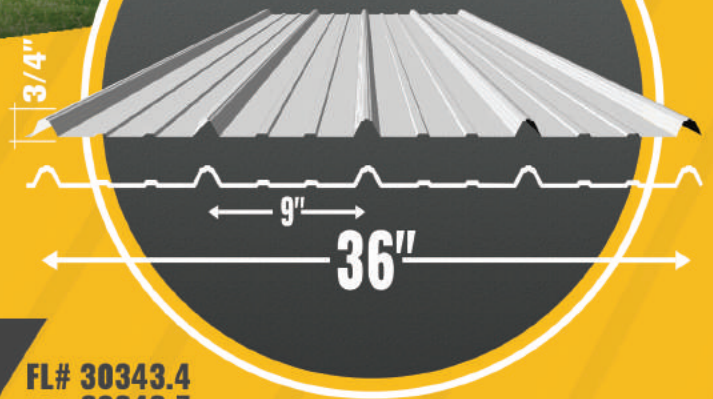

UPLOAD YOUR HOME PHOTO NOW
PMROOF.COM/SIMYOULATOR

PREMIER

3/4" EXPOSED FASTENER
29 GAUGE + 26 GAUGE

TUFFRIB

Exposed Fastener Ribbed Panel

FL# 30343.4
30343.7
30343.8
30343.9

★ Substrates

- > AZ-50 Galvalume (painted)
- > AZ-55 Galvalume (mill finish)

★ Substructures

- > 15/32" CDX
- > #2 1x4 Yellow Pine over decking
- > Min 15/32" OSB*
- > Steel Purlins / Hat Channel*

*with engineer evaluation. additional fees apply.

TUFFRIB

PLUS! ASK ABOUT OUR
FREE AERIAL IMAGERY
ROOF QUOTE