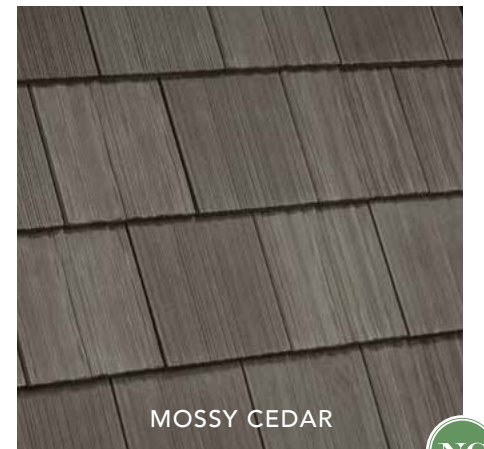

“

IT IS ONE OF THE
MOST FLAWLESSLY
REPLICATING
PRODUCTS OUT THERE,
AND WE'VE LOOKED
AT ALL OF THEM,
BELIEVE ME.

DANIEL, RESIDENTIAL ARCHITECT