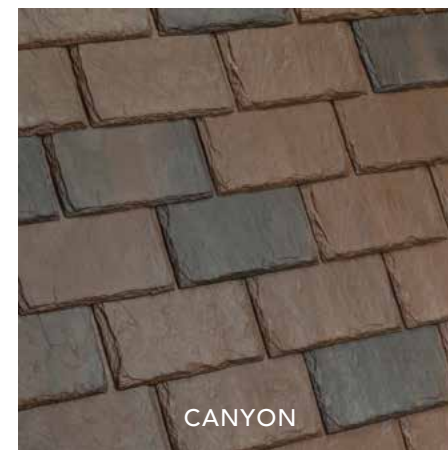

CR ALSO AVAILABLE
IN COOL ROOF COLOR