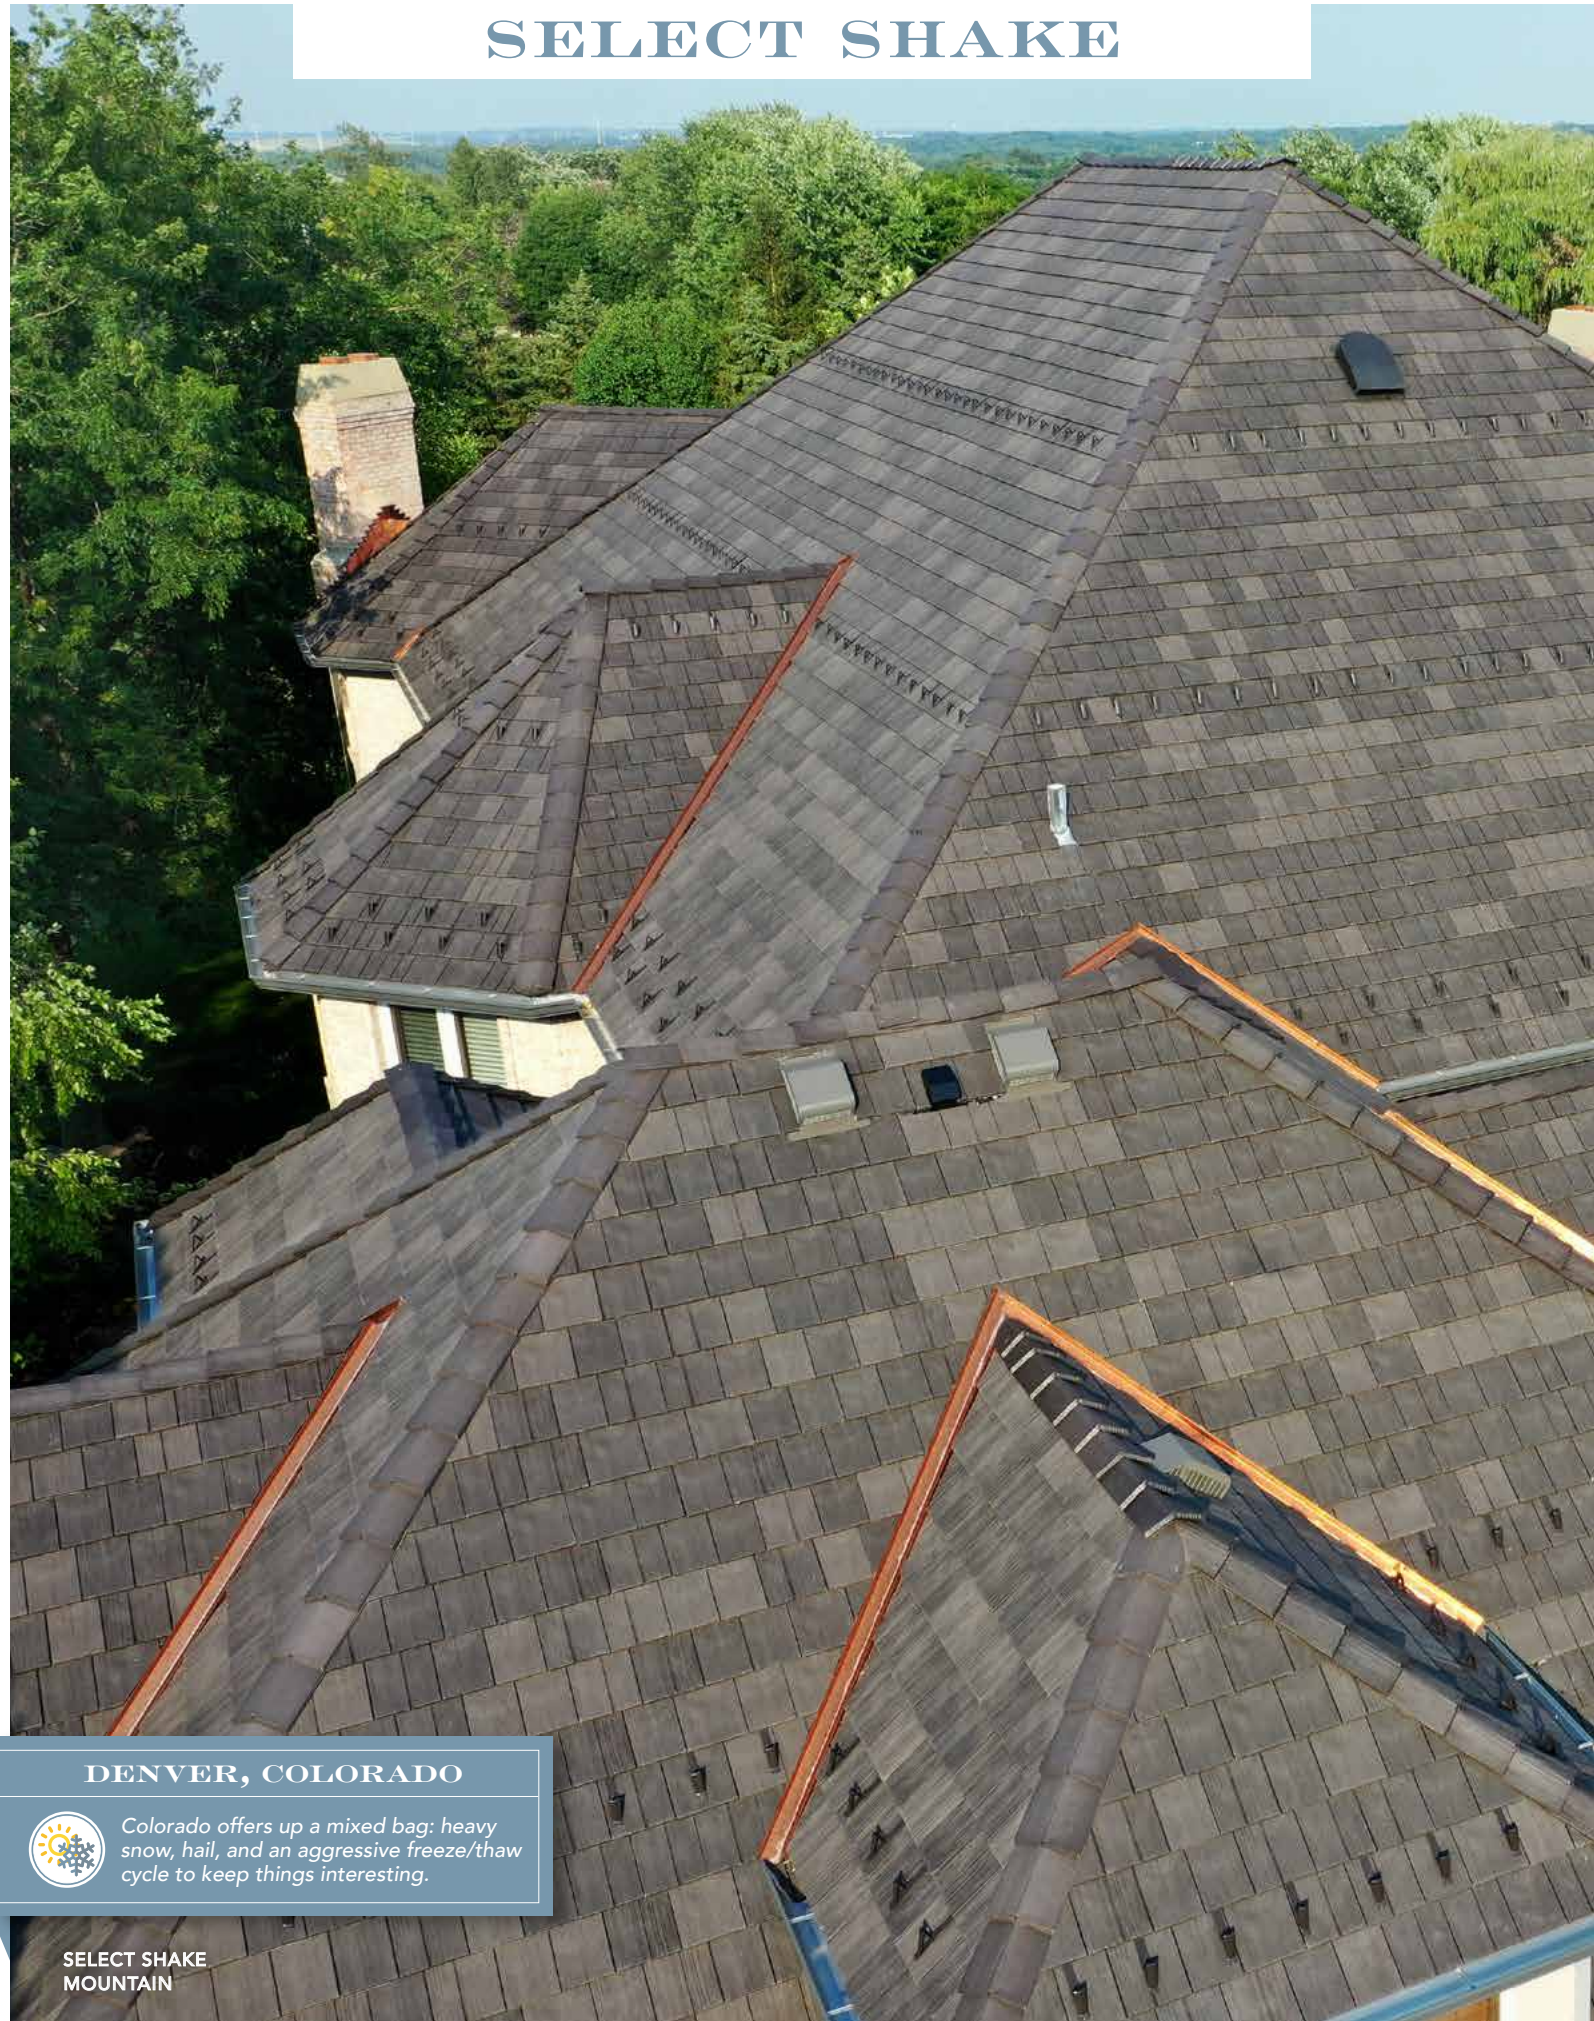

SELECT SHAKE

DENVER, COLORADO

Colorado offers up a mixed bag: heavy snow, hail, and an aggressive freeze/thaw cycle to keep things interesting.

SELECT SHAKE
MOUNTAIN

*The beauty of natural shake...
but ours is for keeps.*

DaVinci's Select Shake provides the craftsmanship and authenticity of natural, hand-split cedar shake with the advantages of color stability and a lifetime warranty. Meet your vision and make your dream home a reality with our versatile design.