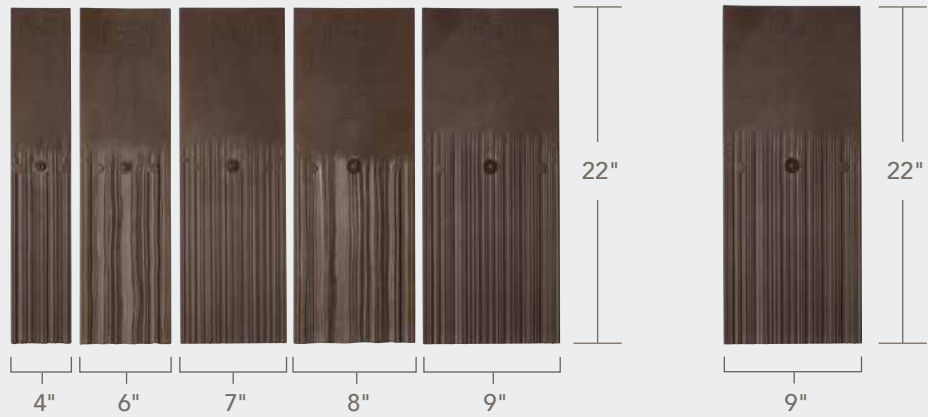

MULTI-WIDTH

Achieve the authentic look of rough-hewn, hand-split cedar shake with subtle color shifts and randomly-staggered overlaps.

SINGLE-WIDTH

The tidy and uniform appearance is a popular choice for a wide range of architectural styles.