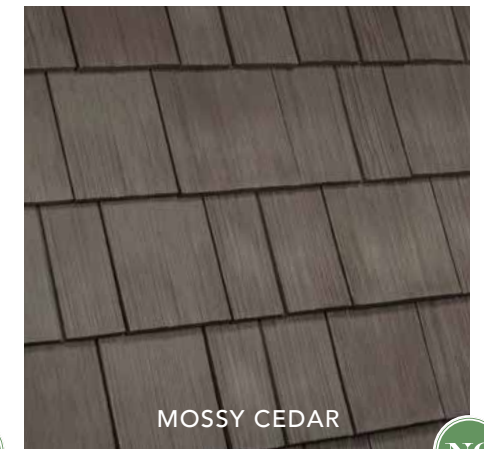

AGED CEDAR

BLACK OAK

MOSSY CEDAR

MOUNTAIN

IF YOU'RE LOOKING FOR A WORRY-FREE, BEAUTIFUL, BEST-IN-CLASS ROOF THAT CAN WITHSTAND ANY STORM, LOOK TO DAVINCI.

TAHOE

CHESAPEAKE

AUTUMN