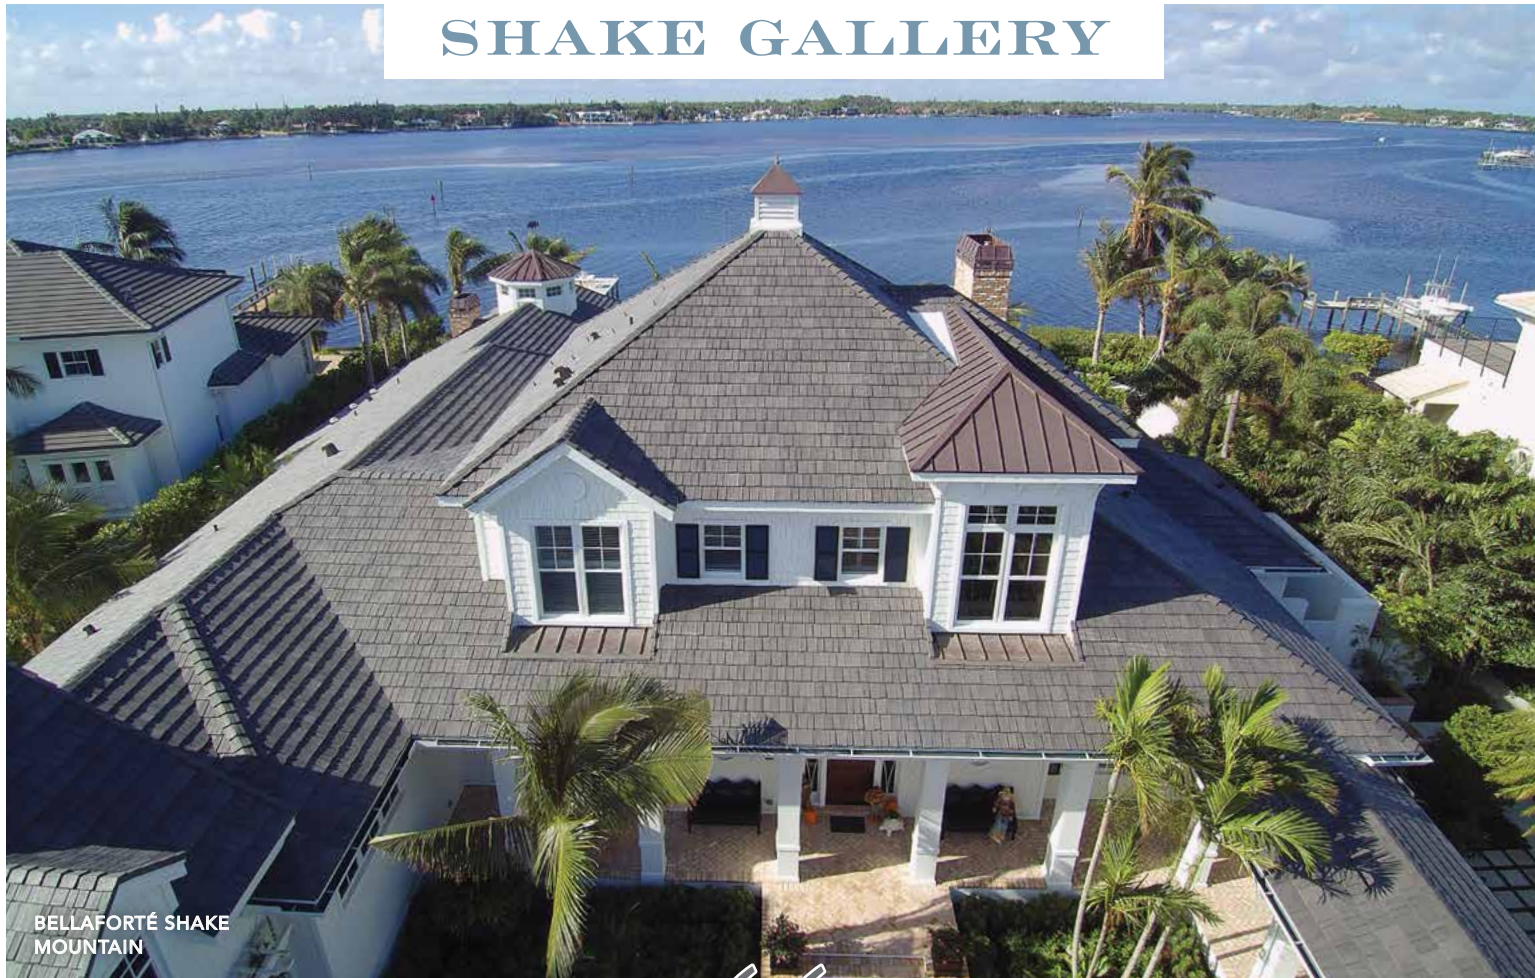

SHAKE GALLERY

BELLAFORTÉ SHAKE
MOUNTAIN