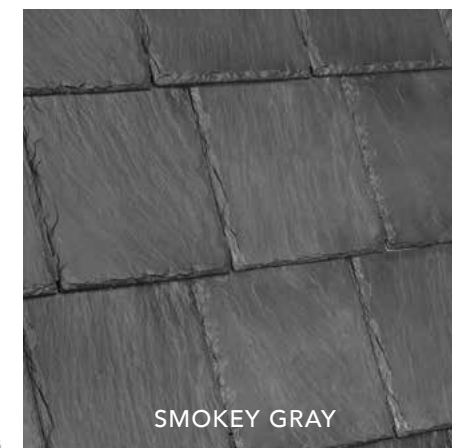

SLATE GRAY

SMOKEY GRAY

CR ALSO AVAILABLE
IN COOL ROOF COLOR