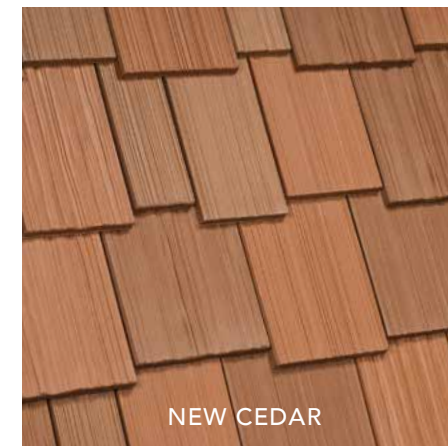

NEW CEDAR

WEATHERED GRAY

CR ALSO AVAILABLE
IN COOL ROOF COLOR

NC NATURE CRAFTED COLLECTION™
PREMIUM COLOR

SELECT SHAKE

DENVER, COLORADO

Colorado offers up a mixed bag: heavy snow, hail, and an aggressive freeze/thaw cycle to keep things interesting.