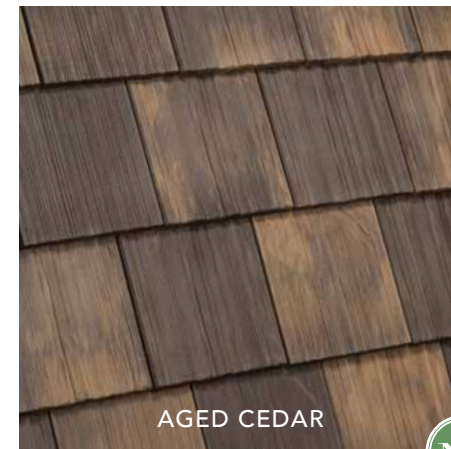

SINGLE-WIDTH SHAKE

SINGLE-WIDTH SHAKE
BLACK OAK

*The look of cedar shake
has never been easier.*

Single-width shake delivers the varied textures and natural visual shifts
in color and shading that occur with real hand-split cedar.

SINGLE-WIDTH
SHAKE

AGED CEDAR