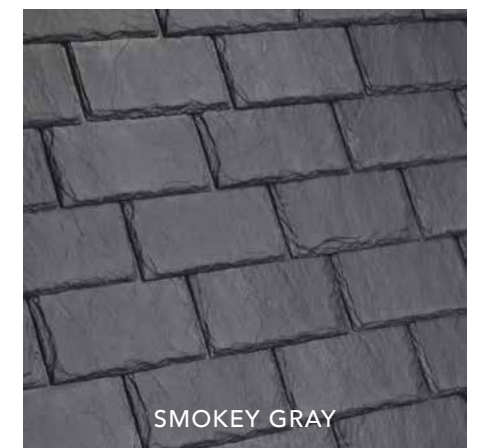

CR ALSO AVAILABLE
IN COOL ROOF COLOR