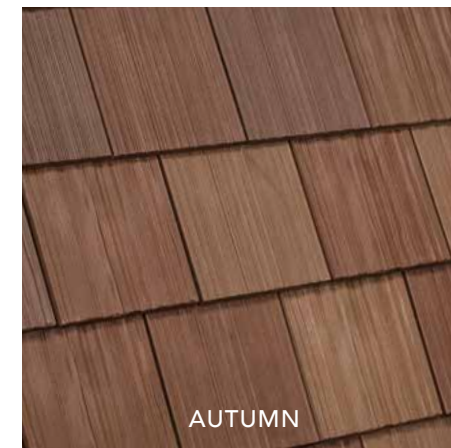

MOUNTAIN

AUTUMN