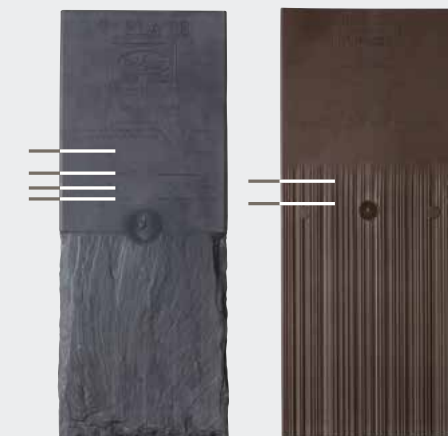

HIP & RIDGE TILES ONE-PIECE

HIP & RIDGE TILES TWO-PIECE

BELLAFORTÉ RAKE TILES

TURRET KITS

CREATING EXPOSURE

Straight or staggered tile coursing is a personal choice. Although budget and architectural style will enter into the equation, personal preference is typically the final determining factor. With DaVinci Multi-Width and Single-Width tiles, you have the greatest ability to vary tile placement. Both Bellaforté Slate and Shake tiles must be installed at a 12" exposure.