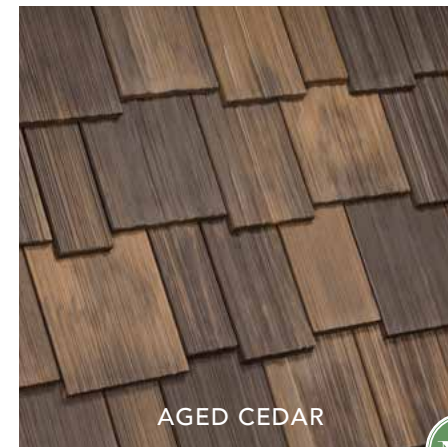

MULTI-WIDTH SHAKE

*Everything you love about shake...
without the headaches or the heartaches.*

DaVinci Multi-Width Shake recalls the craftsmanship and authenticity of natural, hand-split cedar shake with the advantages of color stability and a lifetime warranty. These deep-grained, multiple-width tiles are available in nine standard color blends.

MULTI-WIDTH
SHAKE

CHICAGO, ILLINOIS

The Windy City probably got its name from an abundance of political banter. Nevertheless, Chicago faces its share of winter weather and a violent freeze and thaw cycle.

CR ALSO AVAILABLE
IN COOL ROOF COLOR

NC NATURE CRAFTED COLLECTION™
PREMIUM COLOR