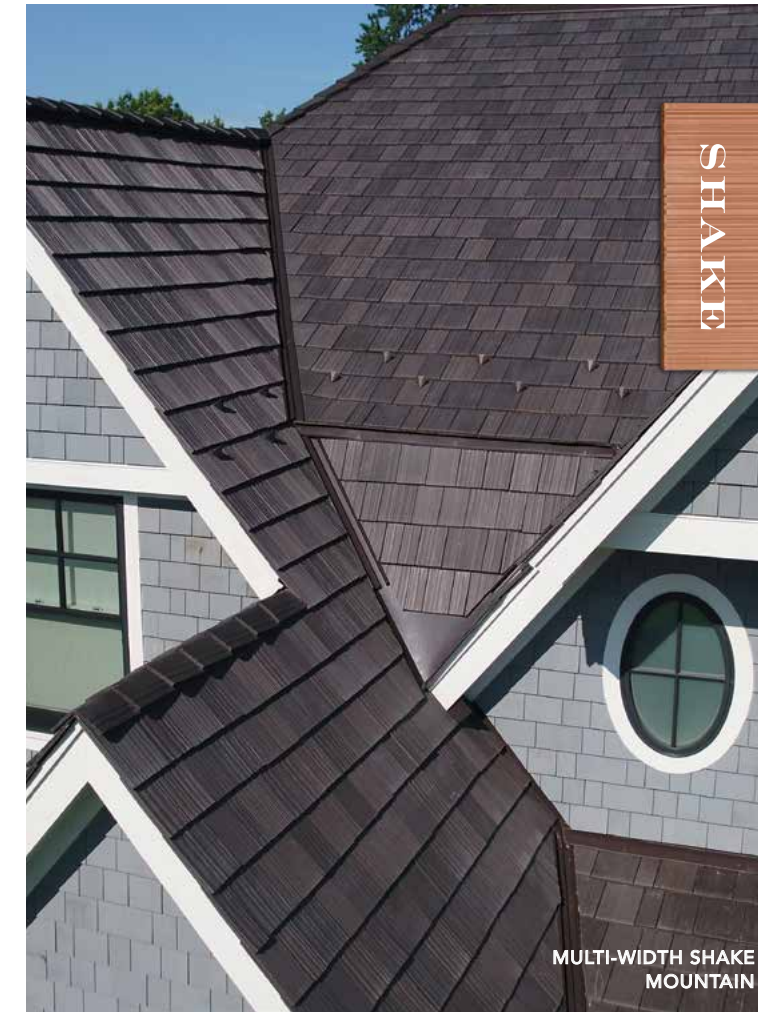

MULTI-WIDTH SHAKE
AUTUMN

SHAKE

“
MY DAVINCI ROOF
WAS DEFINITELY THE
SMART CHOICE.

DAVID, HOMEOWNER

“
THE ROOF IS LIKE A CANVAS. THE DESIGN, COLORS,
PRODUCTS AND ACCESSORIES WE USE HELP US CREATE
A CUSTOMIZED PIECE OF ART FOR EVERY HOMEOWNER.

JEFF, ROOFING CONTRACTOR