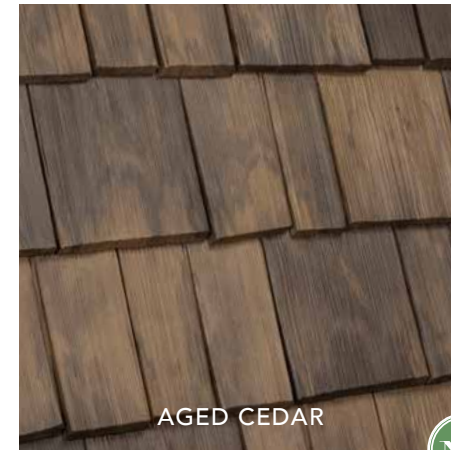

BELLAFORTÉ SHAKE

VICTORIA, BRITISH COLUMBIA

The relatively warm, moist climate of the Pacific Northwest is an ideal environment for the growth of mold, mildew and moss, all of which love to feast on wood roofing.

BELLAFORTÉ SHAKE
MOUNTAIN

Lasting impressions.

It's the little things that make Bellaforté Shake such a remarkable product; the staggered edges, the color variation and the dramatic shadows all contribute to a truly realistic look. No less remarkable is Bellaforté's Lifetime Warranty, streamlined installation and its ability to lift the appearance of your house. It might be the easiest decision you'll face as a homeowner.

BELLAFORTÉ
SHAKE

“

ANYBODY CONSIDERING
A PREMIUM ASPHALT
ROOF SHOULD CONSIDER
BELLAFORTÉ.

NICK, ROOFING CONTRACTOR

CR ALSO AVAILABLE
IN COOL ROOF COLOR

NC NATURE CRAFTED COLLECTION™
PREMIUM COLOR