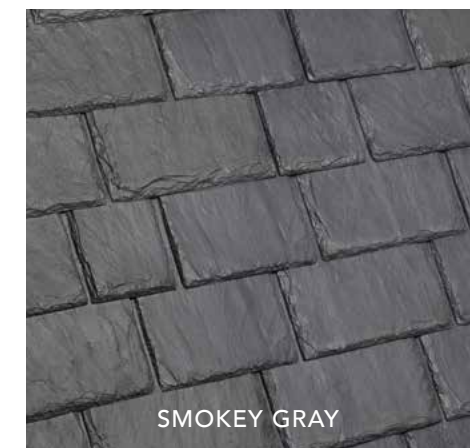

SONORA

SMOKEY GRAY

CR ALSO AVAILABLE
IN COOL ROOF COLOR