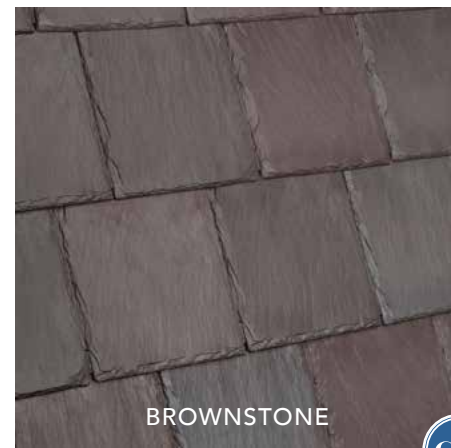

BELLAFORTÉ SLATE

LAKE VILLA, ILLINOIS

After hail destroyed the asphalt on this lakefront home, the roof was upgraded with Bellaforté tiles that can stand up to anything Mother Nature brings.

BELLAFORTÉ SLATE
EUROPEAN

*The look will amaze you.
The price might surprise you.*

Designed to reduce material costs, Bellaforté puts the look of slate within reach, and with it the premium aesthetics and performance that asphalt shingles can only dream about.

With DaVinci Bellaforté, the look of slate may be more attainable than you think.

CR ALSO AVAILABLE
IN COOL ROOF COLOR