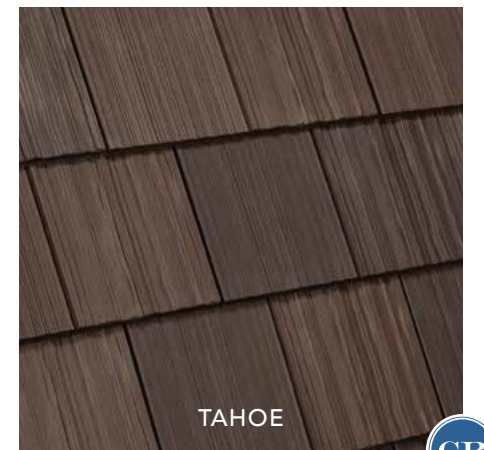

SINGLE-WIDTH
SHAKE

AGED CEDAR

BLACK OAK

MOSSY CEDAR

“

IT IS ONE OF THE
MOST FLAWLESSLY
REPLICATING
PRODUCTS OUT THERE,
AND WE'VE LOOKED
AT ALL OF THEM,
BELIEVE ME.

DANIEL, RESIDENTIAL ARCHITECT

MOUNTAIN