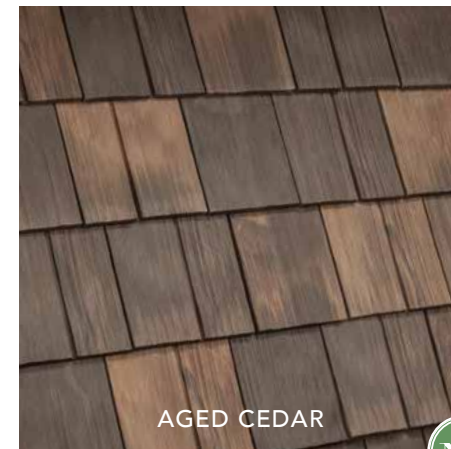

SELECT SHAKE

DENVER, COLORADO

Colorado offers up a mixed bag: heavy snow, hail, and an aggressive freeze/thaw cycle to keep things interesting.

SELECT SHAKE
MOUNTAIN

*The beauty of natural shake...
but ours is for keeps.*

DaVinci's Select Shake provides the craftsmanship and authenticity of natural, hand-split cedar shake with the advantages of color stability and a lifetime warranty. Meet your vision and make your dream home a reality with our versatile design.

IF YOU'RE LOOKING FOR A WORRY-FREE, BEAUTIFUL, BEST-IN-CLASS ROOF THAT CAN WITHSTAND ANY STORM, LOOK TO DAVINCI.

CR ALSO AVAILABLE IN COOL ROOF COLOR

NC NATURE CRAFTED COLLECTION™